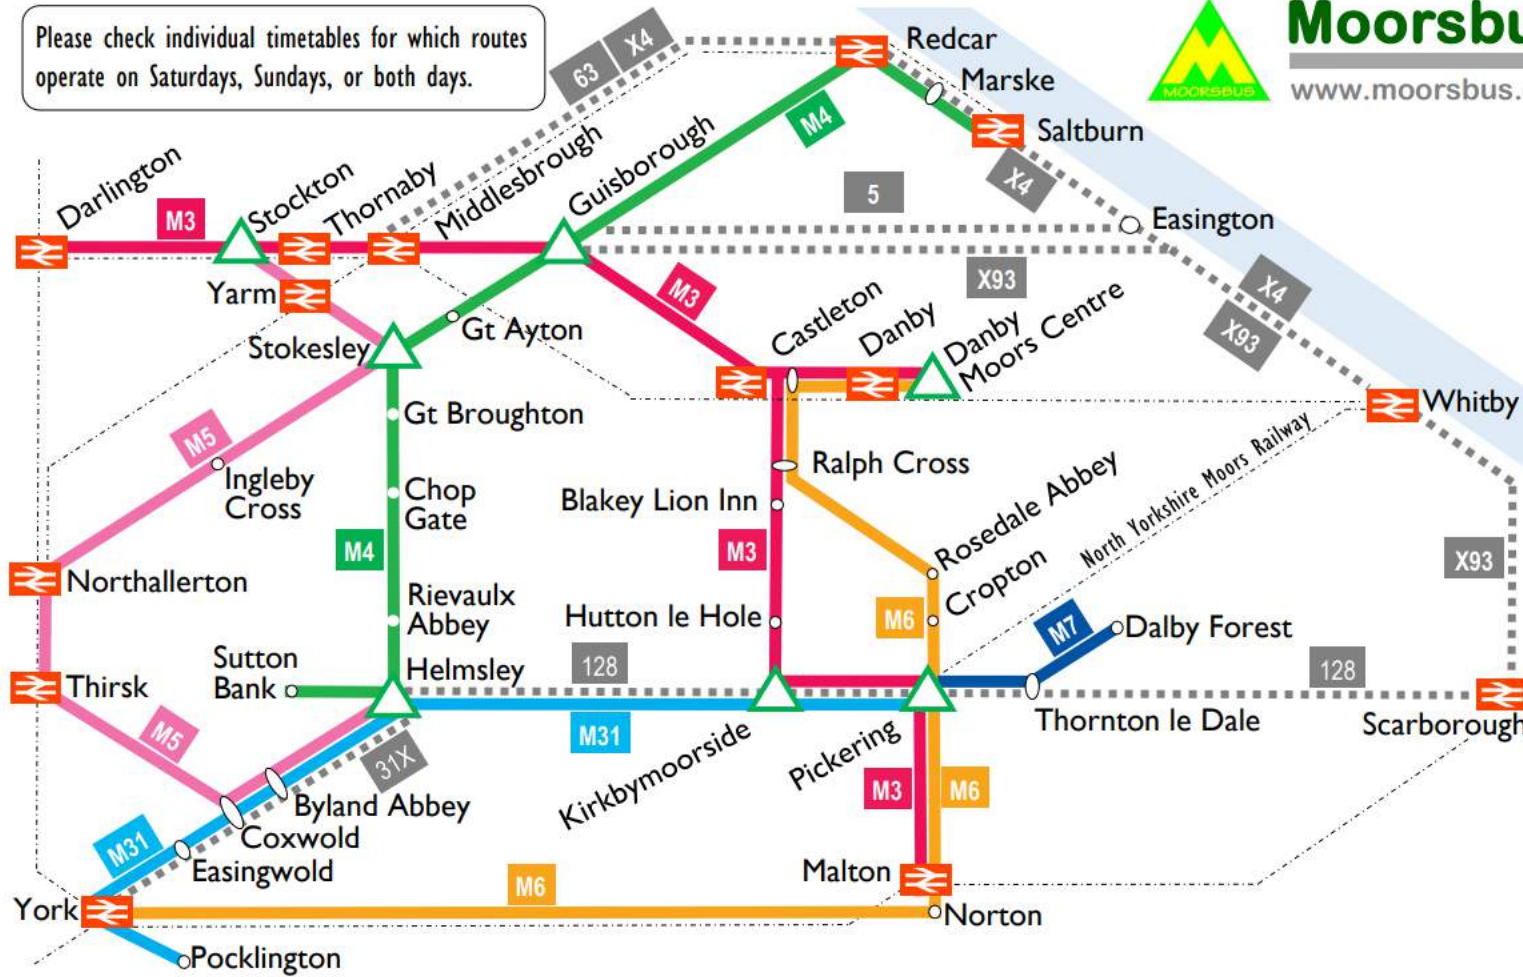

Please check individual timetables for which routes operate on Saturdays, Sundays, or both days.

Moorsbus Network 2022

www.moorsbus.org

Moorsbus services
M3 - M31

Other services which issue and accept Moors Rover tickets

Moorsbus interchange

Rail services

Railway station on Moorsbus route

Our buses use normal bus stops in towns and villages. In the countryside they pick up and set down wherever safe. Just give the driver a clear signal.

Moorsbus is a network of bus services designed and operated by the not-for-profit Moorsbus Community Interest Company, run entirely by volunteers.